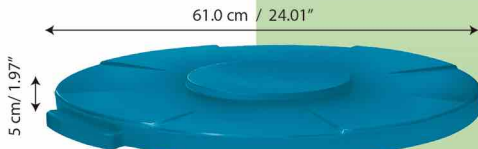

Nueva línea de Botes para Basura

Toff

Sablón

Resistente, fuerte y durable.
Tough, strong and durable.

Tapa cerrada
Closed lid